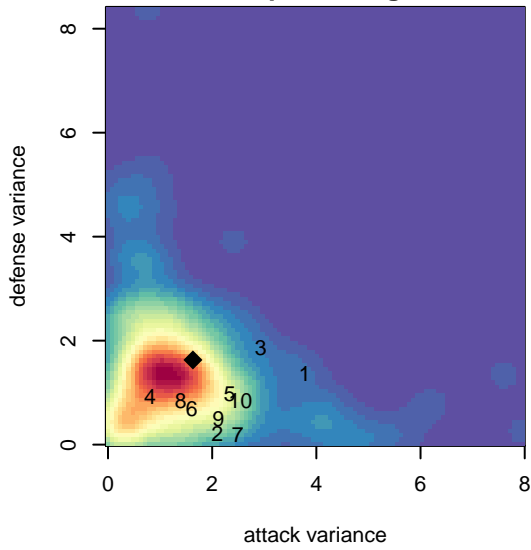

Highline Premier Blue G02

Highline Premier FC
 Burien, WA
 G02 total strength=1673
 attack=24.23 defense=17.51
 fall league = PSPL WNPL U16

alt names used:
 Highline Premier FC Eagles 02
 Highline Premier FC G02
 HIGHLINE PREMIER FC G02
 Highline Premier Eagles G02

Venues played:
 2017 Clash At the Border Super
 2017 Sounders FC Cup GU16 Gold
 2017 PSPL WNPL U16
 2017 Portland Winter Showcase U16

Highline Premier Blue G02
 Dots are actual minus expected GF (blue circles) and GA (red triangles).
 Blue line is smoothed change in attack strength. Red is smoothed change in defense strength.

**attack and defense variance (black dot)
relative to other teams
and top 10 in region**

**attack and defense rating
relative to others at age
and all opponents in last 13 months**

Performance relative to 13 month average