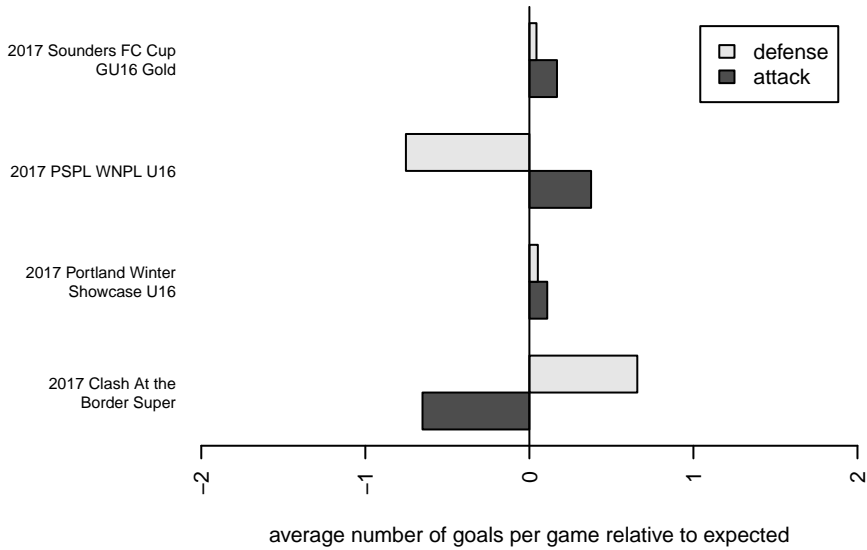

Venues played:
 2017 Clash At the Border Super
 2017 Sounders FC Cup GU16 Gold
 2017 PSPL WNPL U16
 2017 Portland Winter Showcase U16

Highline Premier Blue G02
 Dots are actual minus expected GF (blue circles) and GA (red triangles).
 Blue line is smoothed change in attack strength. Red is smoothed change in defense strength.

**attack and defense variance (black dot)
relative to other teams
and top 10 in region**

**attack and defense rating
relative to others at age
and all opponents in last 13 months**

Performance relative to 13 month average