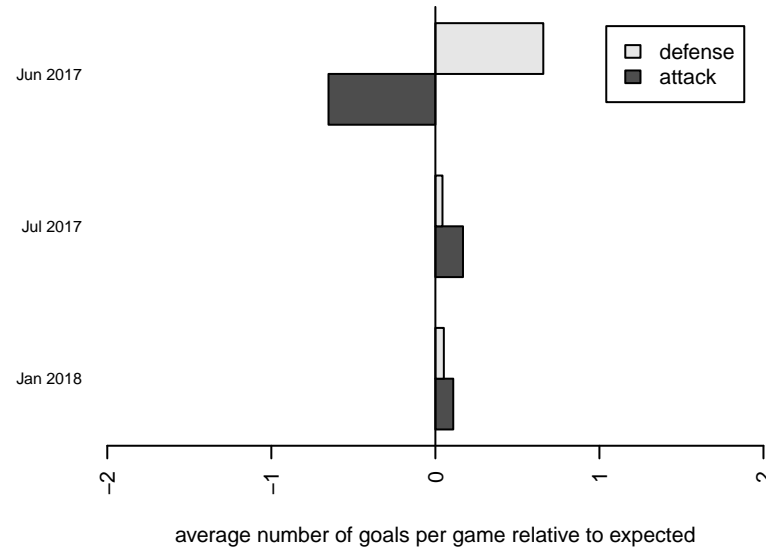

Performance relative to 13 month average