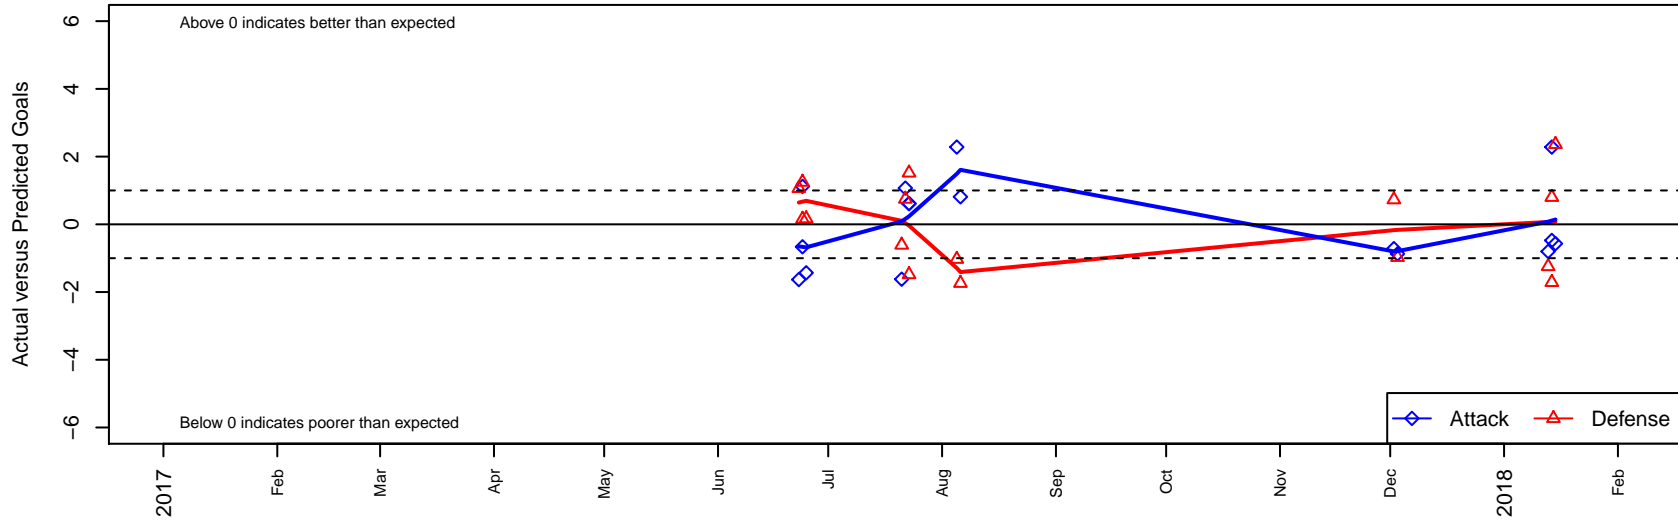

Highline Premier Blue G02

Highline Premier FC
 Burien, WA
 G02 total strength=1673
 attack=24.23 defense=17.51
 fall league = PSPL WNPL U16

alt names used:
 Highline Premier FC Eagles 02
 Highline Premier FC G02
 HIGHLINE PREMIER FC G02
 Highline Premier Eagles G02

Venues played:
 2017 Clash At the Border Super
 2017 Sounders FC Cup GU16 Gold
 2017 PSPL WNPL U16
 2017 Portland Winter Showcase U16

Highline Premier Blue G02
 Dots are actual minus expected GF (blue circles) and GA (red triangles).
 Blue line is smoothed change in attack strength. Red is smoothed change in defense strength.

**attack and defense variance (black dot)
relative to other teams
and top 10 in region**

**attack and defense rating
relative to others at age
and all opponents in last 13 months**

Performance relative to 13 month average