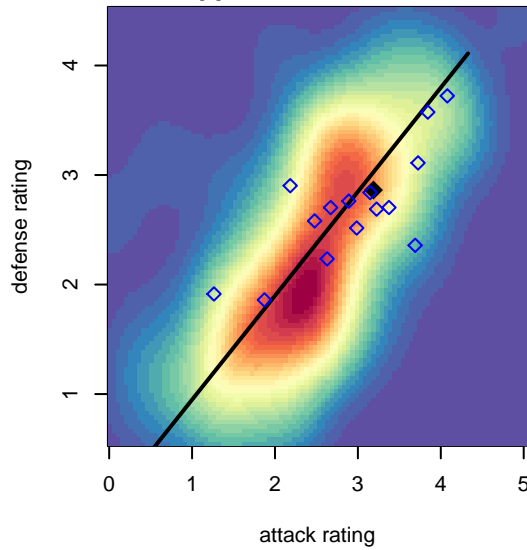

Venues played:
 2017 Clash At the Border Super
 2017 Sounders FC Cup GU16 Gold
 2017 PSPL WNPL U16
 2017 Portland Winter Showcase U16

Highline Premier Blue G02
 Dots are actual minus expected GF (blue circles) and GA (red triangles).
 Blue line is smoothed change in attack strength. Red is smoothed change in defense strength.

**attack and defense variance (black dot)
relative to other teams
and top 10 in region**

**attack and defense rating
relative to others at age
and all opponents in last 13 months**

Performance relative to 13 month average