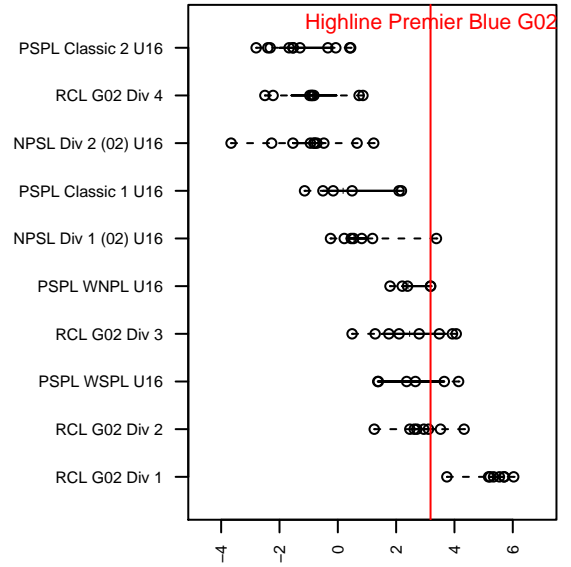

Highline Premier Blue G02

Highline Premier FC
 Burien, WA
 G02 total strength=1673
 attack=24.23 defense=17.51
 fall league = PSPL WNPL U16

alt names used:
 Highline Premier FC Eagles 02
 Highline Premier FC G02
 HIGHLINE PREMIER FC G02
 Highline Premier Eagles G02

Venues played:
 2017 Clash At the Border Super
 2017 Sounders FC Cup GU16 Gold
 2017 PSPL WNPL U16
 2017 Portland Winter Showcase U16

Highline Premier Blue G02
 Dots are actual minus expected GF (blue circles) and GA (red triangles).
 Blue line is smoothed change in attack strength. Red is smoothed change in defense strength.

**attack and defense variance (black dot)
relative to other teams
and top 10 in region**

**attack and defense rating
relative to others at age
and all opponents in last 13 months**

Performance relative to 13 month average